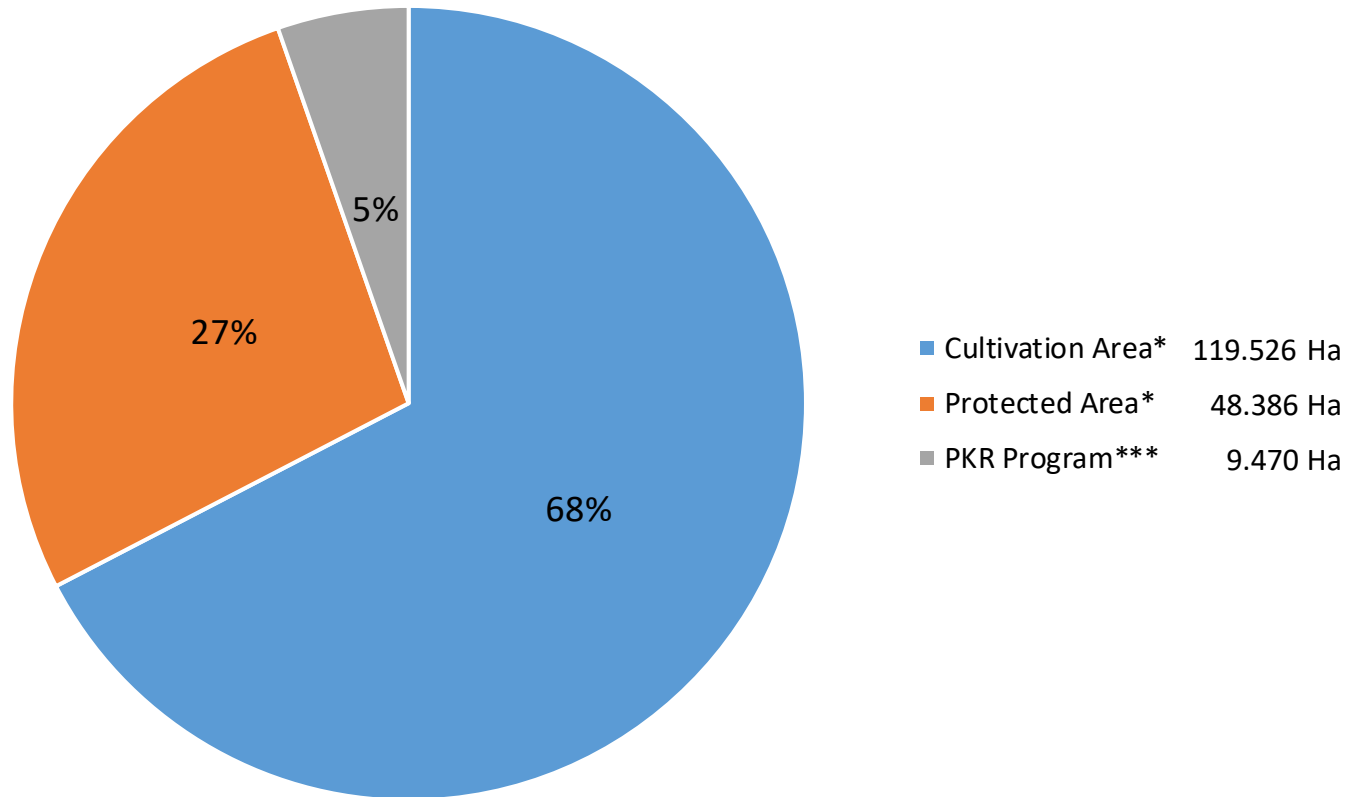

PT Toba Pulp Lestari's Concession Area and Perkebunan Kayu Rakyat (PKR)

Note :

• Based on Tata Ruang RKU SK 5485 (Plantation Area, Protected Area, Livelihood Plant)

** PKR are sustainable program developed by PT Toba Pulp Lestari under its Social, Economic and Environmental Development initiative to enrich the economic and social aspects of the local community living around and outside of our concession area.