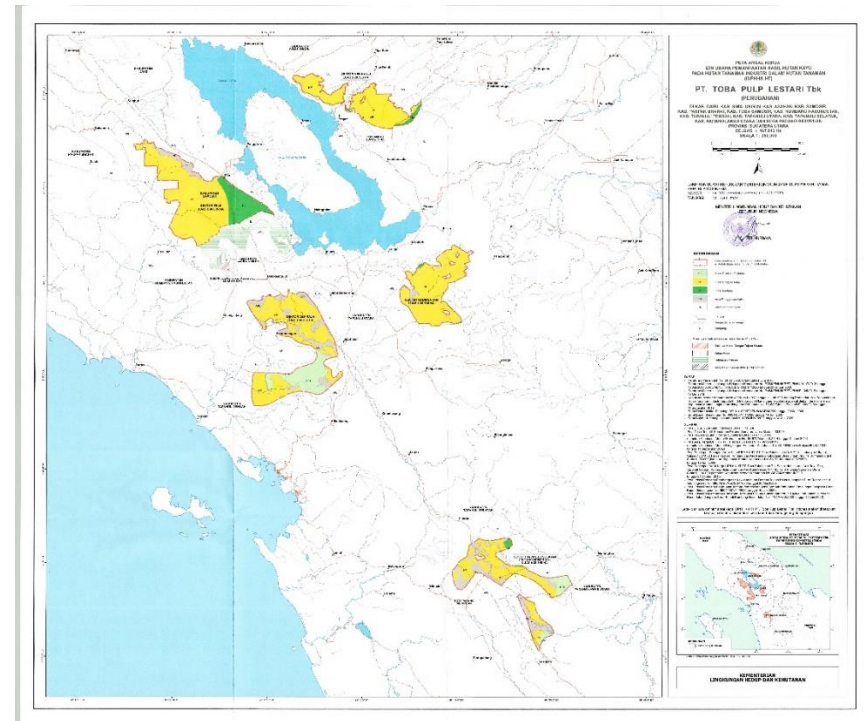

PT Toba Pulp Lestari's Forest Management Units (FMUs)

The Forest Management Unit granted by the government to PT Toba Pulp Lestari as spelled in the official document “Keputusan Menteri Lingkungan Hidup dan Kehutanan Republik Indonesia (KLHK) No SK.1487/MENLHK/SEKJEN/HPL.0/12/2021” December 31st, 2021, consisting of 5 sectors across 12 districts/cities, are as follows:

1. Estate Aek Nauli (20,360 Ha)
2. Estate Aek Raja (45,562 Ha)
3. Estate Habinsaran (26,765 Ha)
4. Estate Tele (46,885 Ha)
5. Estate Padang Sidempuan (28,340 Ha)

Reference/ Source :

Keputusan Menteri Lingkungan Hidup dan Kehutanan RI (No : SK.1487/ Menlhk/Setjen/HPL.0/12/2021)

Map of Keputusan Menteri Lingkungan Hidup dan Kehutanan RI (No : SK.307/ Menlhk/Setjen/HPL.0/7/2020)