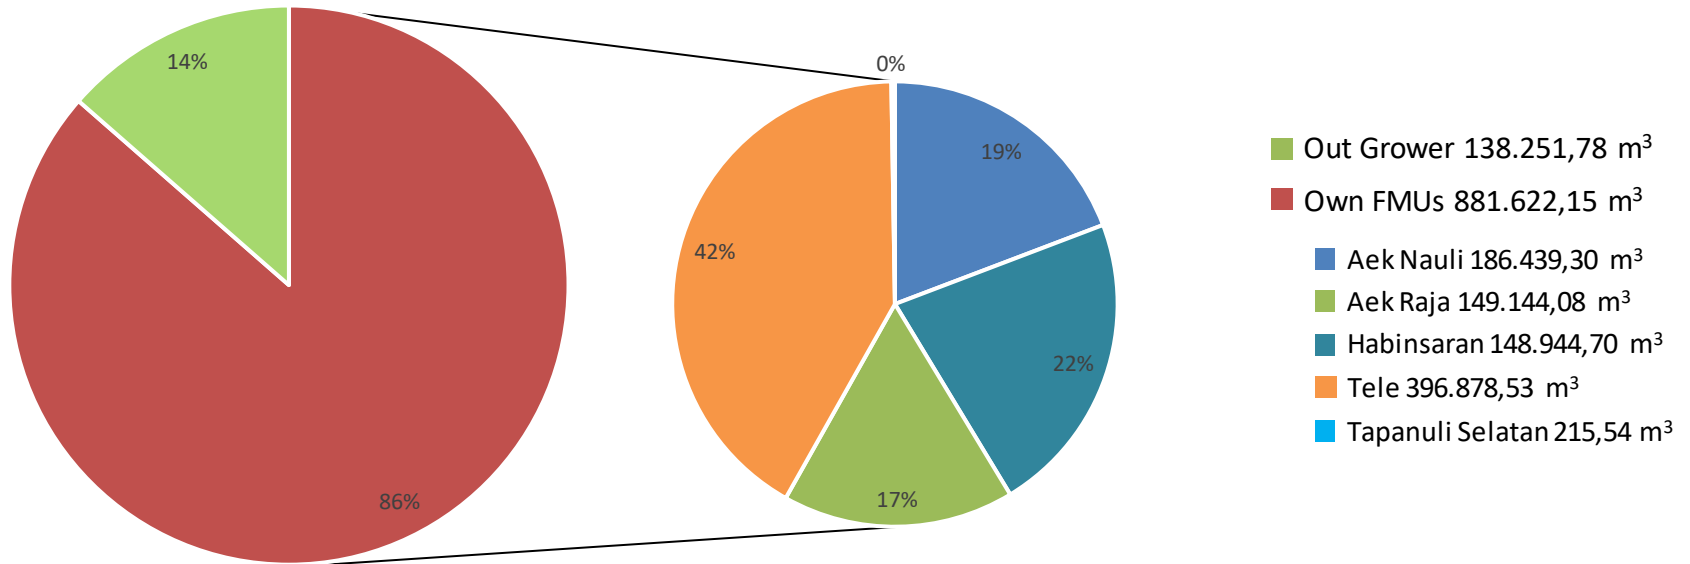

PT Toba Pulp Lestari's 2023 Wood Supply Source

* TPL Wood Supply Source is 100% from Indonesia

* TPL Wood supply is 100% traceable to the FMU level

*TPL Wood Supply Source from Own FMUs 100% Certified – PHPL-VLK

*TPL Wood Supply Source from third party 72% Certified – VLK

*TPL's wood supply is monitored every day to ensure the legality of the wood by monitoring it from the logging area until it is received at the mill